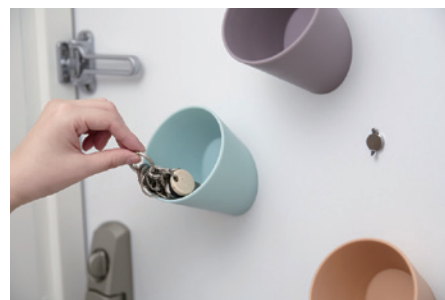

- •The magnet is stronger
- •Easy fixing on a wall