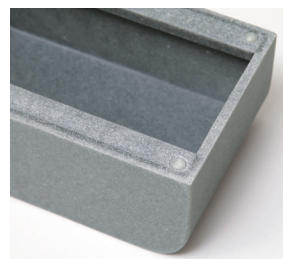

## SP

INTERIOR  
STYLE  
DESIGN.

ideaco-web.com

Assured, firm dispensing action.  
Allowing you to take a tissues with one hand.  
(suitable for soft pack of tissues)

Compact, eco-friendly tissue case.  
Weighted box for easy one-handed dispensing.

### Tissue Case SP

size : W220 / D120 / H80mm  
weight : 800g(white)  
840g(stone sand black / stone sand white / stone sand gray)  
material : calcium carbonate, polyester resin (white)  
natural stone, polyester resin  
(stone sand black / stone sand white / stone sand gray)  
silicone(slip guard)  
coating : Lacquer finish (white)  
unit : 6

※Patent pending

※Designed for use with tissues up to following dimensions  
: W21cm x D11cm xH5.5cm.

Protective pads to prevent  
furniture damage

Note that the box has no bottom enclosure  
but inner fixtures to hold tissues in place.