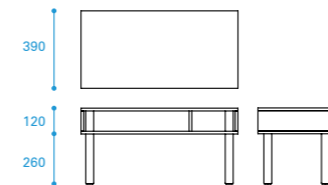

PLYWOOD Series Pallet

material : beechwood veneer, steel, protective sheets
unit : 1
(The material s and the unit are.)

(単位 : mm)
The storage size is all the same.

PC High

PC Low

DM

TV

PC High

With a depth of 390mm and height of 730mm PC High is great size for a laptop. Provides a study desk or dresser for adults or kids.

size : W790xD390xH730mm
weight : 9kg

white 4539918501300
gray 4539918501317

PC Low

PC Low has a height of 380mm. It is perfect as a coffee table or entrance table.

size : W790xD390xH380mm
weight : 7.7kg

white 4539918501409
gray 4539918501416

DM

With a height of 730mm and a depth of 230mm Pallet Table DM is the skinniest in our range. While deep enough for A4 paper this narrow tablet is perfectly happy in an tight entrance space.

size : W790xD230xH730mm
weight : 6.1kg

white 4539918501508
gray 4539918501515

TV

This low and narrow option in our range provides you with a minimalist looking TV stand, suitable for a large or small screen. Alternatively it is a cool table for your music system.