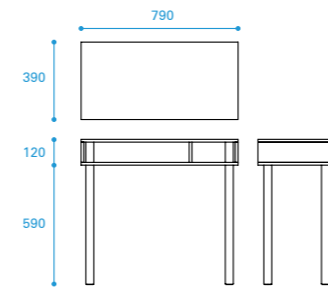

(単位 : mm)
The storage size is all the same.

PC High