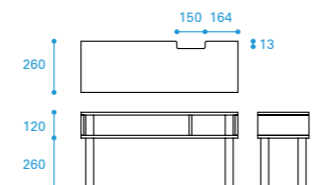

PLYWOOD Series Pallet

material : beechwood veneer, steel, protective sheets
unit : 1
(The material s and the unit are.)

(単位 : mm)
The storage size is all the same.

PC High

PC Low

DM

TV

PC High

With a depth of 390mm and height of 730mm PC High is great size for a laptop. Provides a study desk or dresser for adults or kids.

size : W790xD390xH730mm
weight : 9kg

white 4539918501300
gray 4539918501317

PC Low

PC Low has a height of 380mm. It is perfect as a coffee table or entrance table.

size : W790xD390xH380mm
weight : 7.7kg

white 4539918501409
gray 4539918501416

DM

With a height of 730mm and a depth of 230mm Pallet Table DM is the skinniest in our range. While deep enough for A4 paper this narrow tablet is perfectly happy in an tight entrance space.

size : W790xD260xH380mm
weight : 4.8kg

white 4539918501607
gray 4539918501614

Easy to build, just insert the leg and turn clockwise.

The top board is beech wood veneer with plywood.

The logo tag is side.

The legs stored in the body is making the package will be compact.