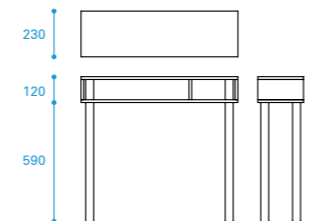

PLYWOOD Series Pallet

material : beechwood veneer, steel, protective sheets
unit : 1
(The material s and the unit are.)

(単位 : mm)
The storage size is all the same.

PC High

PC Low

DM

TV

PC High

With a depth of 390mm and height of 730mm PC High is great size for a laptop. Provides a study desk or dresser for adults or kids.

size : W790xD390xH730mm
weight : 9kg

white 4539918501300
gray 4539918501317

PC Low

PC Low has a height of 380mm. It is perfect as a coffee table or entrance table.

size : W790xD390xH380mm
weight : 7.7kg

white 4539918501409
gray 4539918501416

DM

With a height of 730mm and a depth of 230mm Pallet Table DM is the skinniest in our range. While deep enough for A4 paper this narrow tablet is perfectly happy in an tight entrance space.

size : W790xD230xH730mm
weight : 6.1kg

white 4539918501508
gray 4539918501515

TV

This low and narrow option in our range provides you with a minimalist looking TV stand, suitable for a large or small screen. Alternatively it is a cool table for your music system.