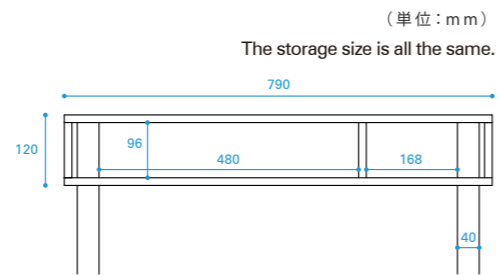

PLYWOOD Series Pallet

material : beechwood veneer, steel, protective sheets
unit : 1
(The material s and the unit are.)

(単位 : mm)
The storage size is all the same.