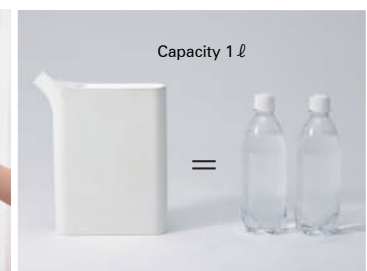

A water server with a 1 litre capacity.

Mizusashi is a slim space saving design that will fit on a narrow shelf and is about the size of a book. The narrow spout accurately pour without spills.

Water Server Mizusashi

size : W200×D40×H250mm
weight : 290g
capacity : 1 ℓ
material : ABS resin
unit : IC 10 / MC 20

white(matt)
4539918310902

black(matt)
4539918310919

gray(matt)
4539918310926

pink(matt)
4539918310933

The narrow spout accurately pour without spills

Fulfilled 0 taper design
4cm depth slim design

Can be fit on book shelf

Capacity 1L