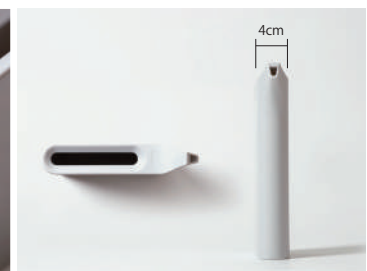

A water server with a 1 litre capacity.

Mizusashi is a slim space saving design that will fit on a narrow shelf and is about the size of a book. The narrow spout accurately pour without spills.

Water Server Mizusashi

size : W200×D40×H250mm
weight : 290g
capacity : 1 ℓ
material : ABS resin
unit : IC 10 / MC 20

white(matt)
4539918310902

black(matt)
4539918310919

gray(matt)
4539918310926

pink(matt)
4539918310933

The narrow spout accurately pour without spills

Fulfilled 0 taper design
4cm depth slim design

Can be fit on book shelf

Capacity 1L