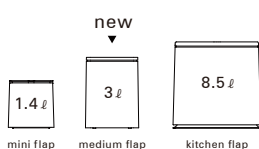

Trash Can tubelor medium flap

size : W192 / D105 / H255mm ※ 3 ℓ  
weight : 590g  
material : polypropylene (body),  
reinforcement HIPS, silicone (cover)  
stainless steel (spring)  
lot : IC6 / OC12

white(matt)  
4539918311602